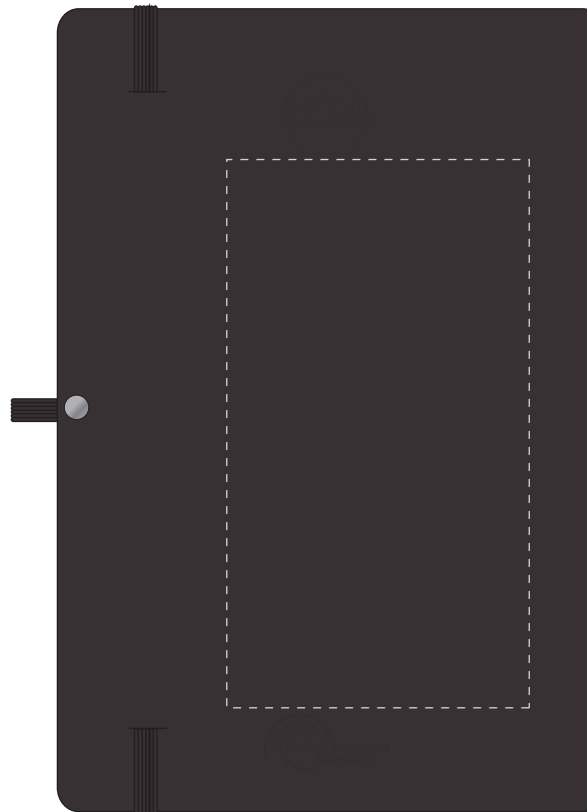

Your Ref:	Quantity:	Product Code: QS1021
Our Ref:	Version: 1	Product Colour: BLACK

PRINTING CONCERNS:**PRODUCT INFO: DUE TO THE NATURE OF THE PRODUCT THE PRINT POSITION MAY VARY BY 2 - 3 MM**

Please note that this product has Sustainability Markings that are not visible from this perspective

We stock this item in the following colours

**PANTONE REFERENCE(S)**

 Full colour printing

ARTWORK SCALE 50%

Product Image for visualisation
- colours may vary

CENTRED TO PRINT AREA
CENTRED TO NOTEBOOK

The dashed line is to demonstrate print area and will not appear on your printed item

To proceed, please approve visual via the online system.

ARTWORK SCALE 100%
Digital print area: 80mm x 145mm